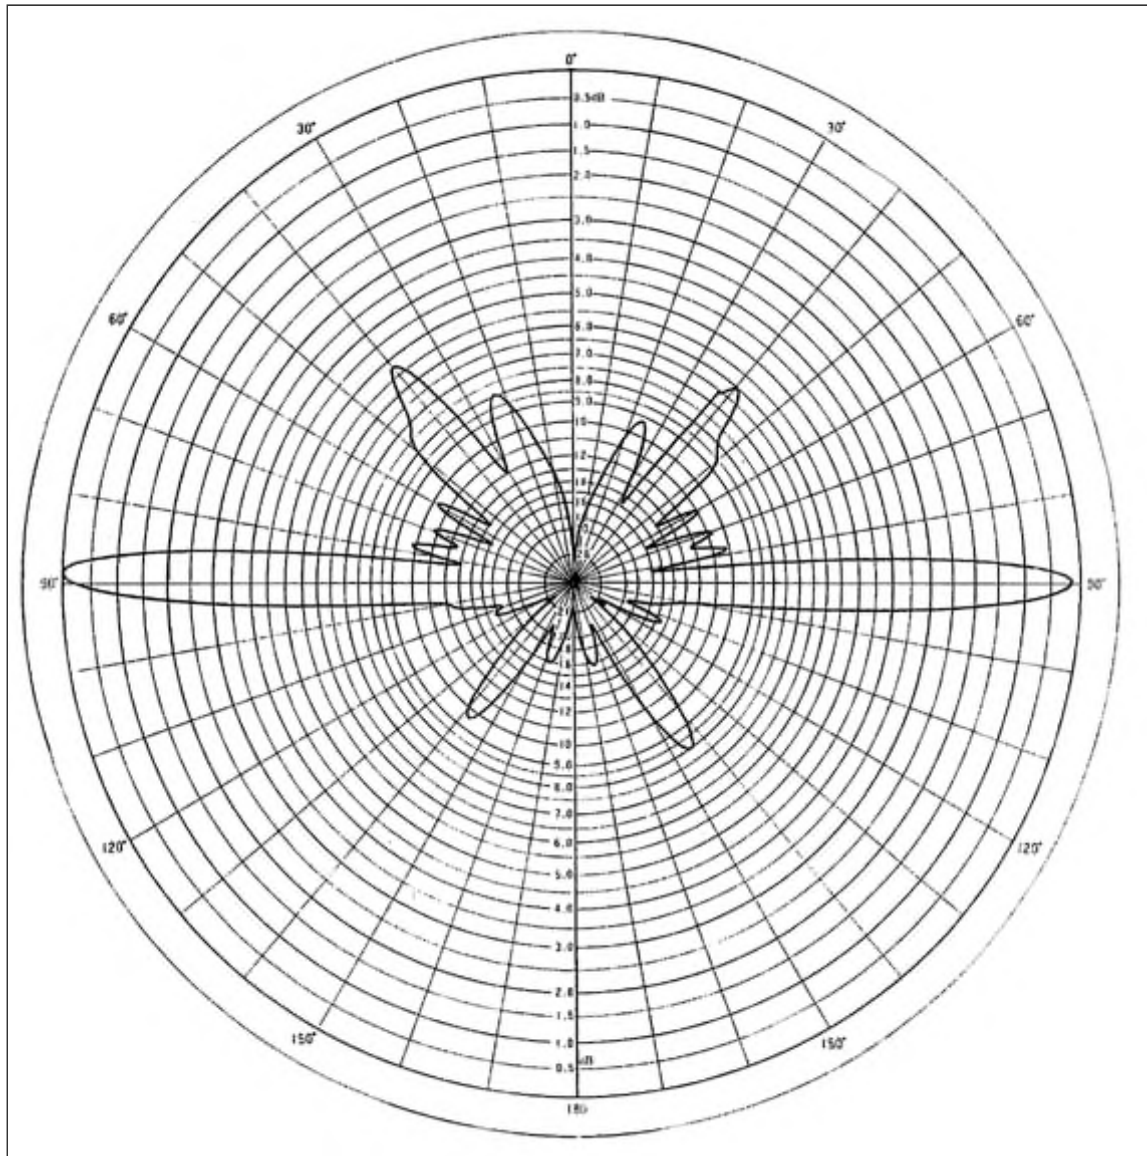

X510 Series Radiation Pattern E-Plane

440 MHz

147 MHz